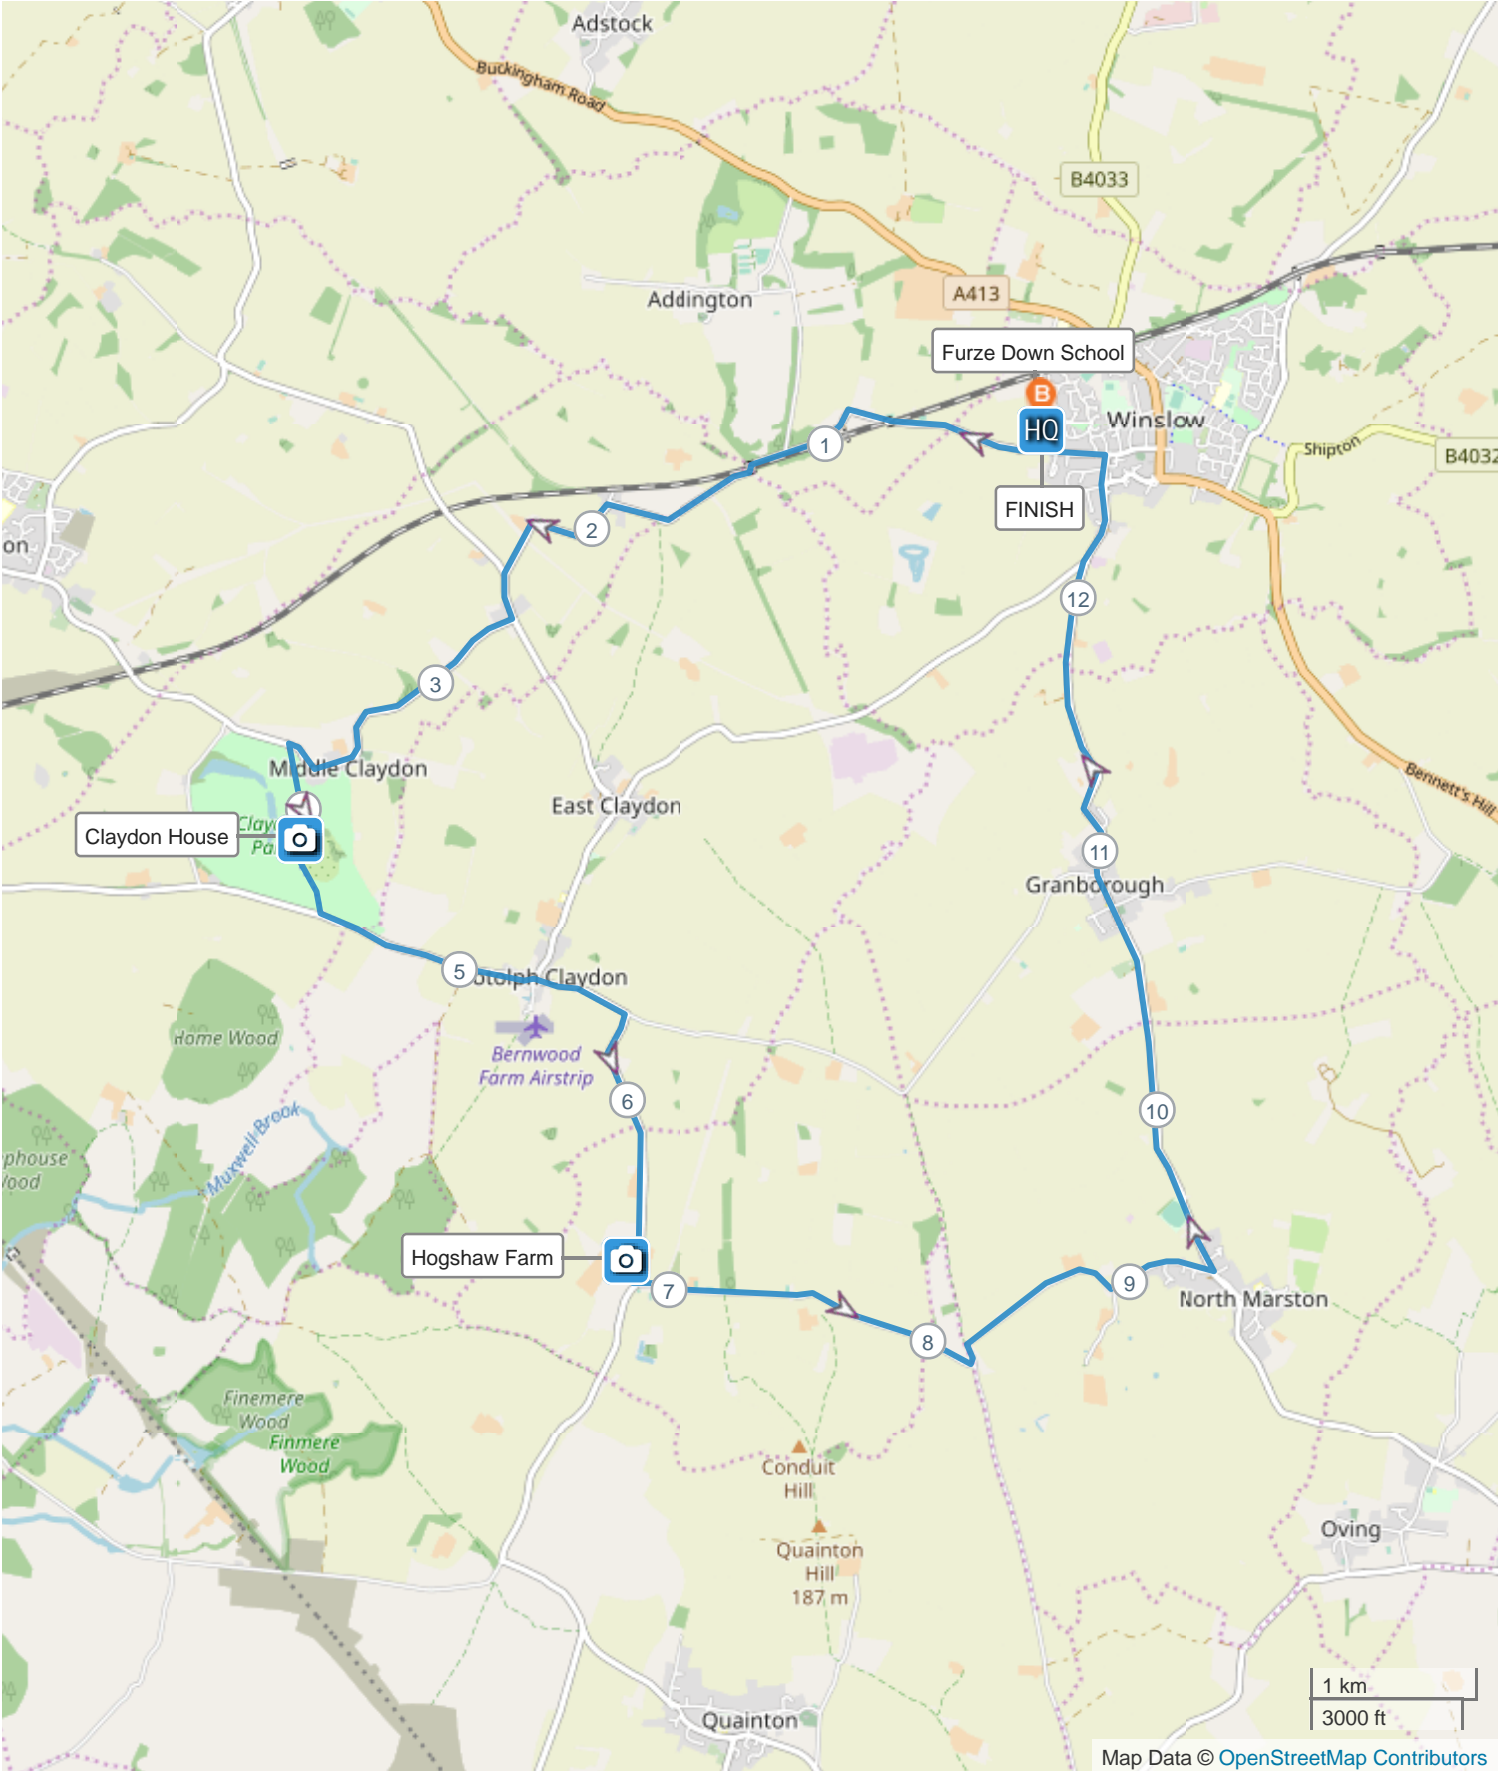

NBBR 2023 Leisure Ride 20K (v1.1)

ROUTE INFORMATION

ROUTE LENGTH	12.880 miles
ASCENT	547 ft
DESCENT	547 ft
HILLS	↑ 40.0% ↓ 32.6% → 27.4%
TERRAIN	Road A
START	LAT: 51.943584, LNG: -0.891596

NOTES

North Bucks Bike Ride is a charity cycle event organised by Lions Club of Winslow and Winslow Wheelers Cycle Club.

Leisure Rides are designed to be enjoyed by the entire family. The 20km ride follows a route along quiet country roads with stops at -

- Claydon House
- Hogshaw Farm

Further information available on <https://www.northbucksbikeride.info/>

NBBR 2023 Leisure Ride 20K (v1.1)

ROUTE DIRECTIONS

No	Miles	Turn	Directions
1	0.000		START
2	0.109	➔	Turn right onto Verney Road
3	2.446	↶	Turn left onto Sandhill Road
4	2.621	➔	Turn right onto Queen Catherine Road
5	4.151	←	<div style="display: flex; align-items: flex-start;"> <div style="margin-right: 10px;">  <div style="border: 1px solid black; padding: 2px; display: inline-block;">Claydon House</div> </div> <div> <p>Leisure Ride Attraction</p>  </div> </div>
6	4.458	←	Turn left out of Claydon Estate
7	5.294	➔	Turn right towards Waddesdon
8	6.649	➔	<div style="display: flex; align-items: flex-start;"> <div style="margin-right: 10px;">  <div style="border: 1px solid black; padding: 2px; display: inline-block;">Hogshaw Farm</div> </div> <div> <p>Leisure Ride Attraction Free Entry</p>  </div> </div>
9	6.729	➔	Turn right on Claydon Road
10	6.870	↶	Turn sharp left
11	8.203	←	Turn left towards North Marston
12	9.343	↶	Turn sharp left onto Granborough Road
13	12.540	←	Turn left onto Verney Road

No	Miles	Turn	Directions
14	12.880	➔	FINISH Furze Down School