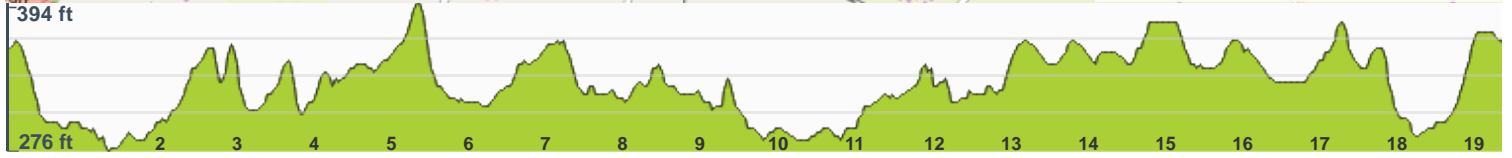

NBBR 2023 Leisure Ride 30K (v1.1)

ROUTE INFORMATION

ROUTE LENGTH	19.364 miles
ASCENT	757 ft
DESCENT	757 ft
HILLS	↑ 37.3% ↓ 31.8% → 30.9%
TERRAIN	Road A
START	LAT: 51.943584, LNG: -0.891596

NOTES

North Bucks Bike Ride is a charity cycle event organised by Lions Club of Winslow and Winslow Wheelers Cycle Club.

Leisure Rides are designed to be enjoyed by the entire family. The 30km ride follows a route along quiet country roads with stops at -

- Claydon House
- Hogshaw Farm
- Quainton Windmill
- Buckinghamshire Railway Centre

Further information available on <https://www.northbucksbikeride.info/>

NBBR 2023 Leisure Ride 30K (v1.1)

ROUTE DIRECTIONS

No	Miles	Turn	Directions
1	0.109	➔	Turn right onto Verney Road
2	2.446	↶	Turn left onto Sandhill Road
3	2.621	➔	Turn right onto Queen Catherine Road
4	4.152	↶	<div style="display: flex; align-items: center;"> <div style="border: 1px solid black; padding: 2px;">Claydon House</div> </div> <p>Leisure Ride Attraction</p> 
5	4.458	↶	Turn left out of Claydon Estate
6	5.294	➔	Turn right towards Waddesdon
7	6.649	➔	<div style="display: flex; align-items: center;"> <div style="border: 1px solid black; padding: 2px;">Hogshaw Farm</div> </div> <p>Leisure Ride Attraction Free Entry</p> 
8	6.729	➔	Turn right on Claydon Road
9	8.032	↶	Turn left towards Quainton
10	9.219	↶	Turn left onto The Green

No	Miles	Turn	Directions
11	9.298	↑	 Quinton Windmill Leisure Ride Attraction Free Entry 
12	9.384	→	Turn right onto Lower Street
13	9.441	←	Turn left onto Station Road
14	10.252	←	 Bucks Railway Centre Leisure Ride Attraction 
15	10.322	→	Turn right onto Station Road
16	11.056	←	Turn left onto Lower Street
17	12.188	→	Turn right towards Claydons
18	13.352	→	Turn right towards North Marston
19	14.686	←	Turn left towards North Marston
20	15.827	↙	Turn sharp left onto Granborough Road
21	19.024	←	Turn left onto Verney Road
22	19.364	→	FINISH Furze Down School