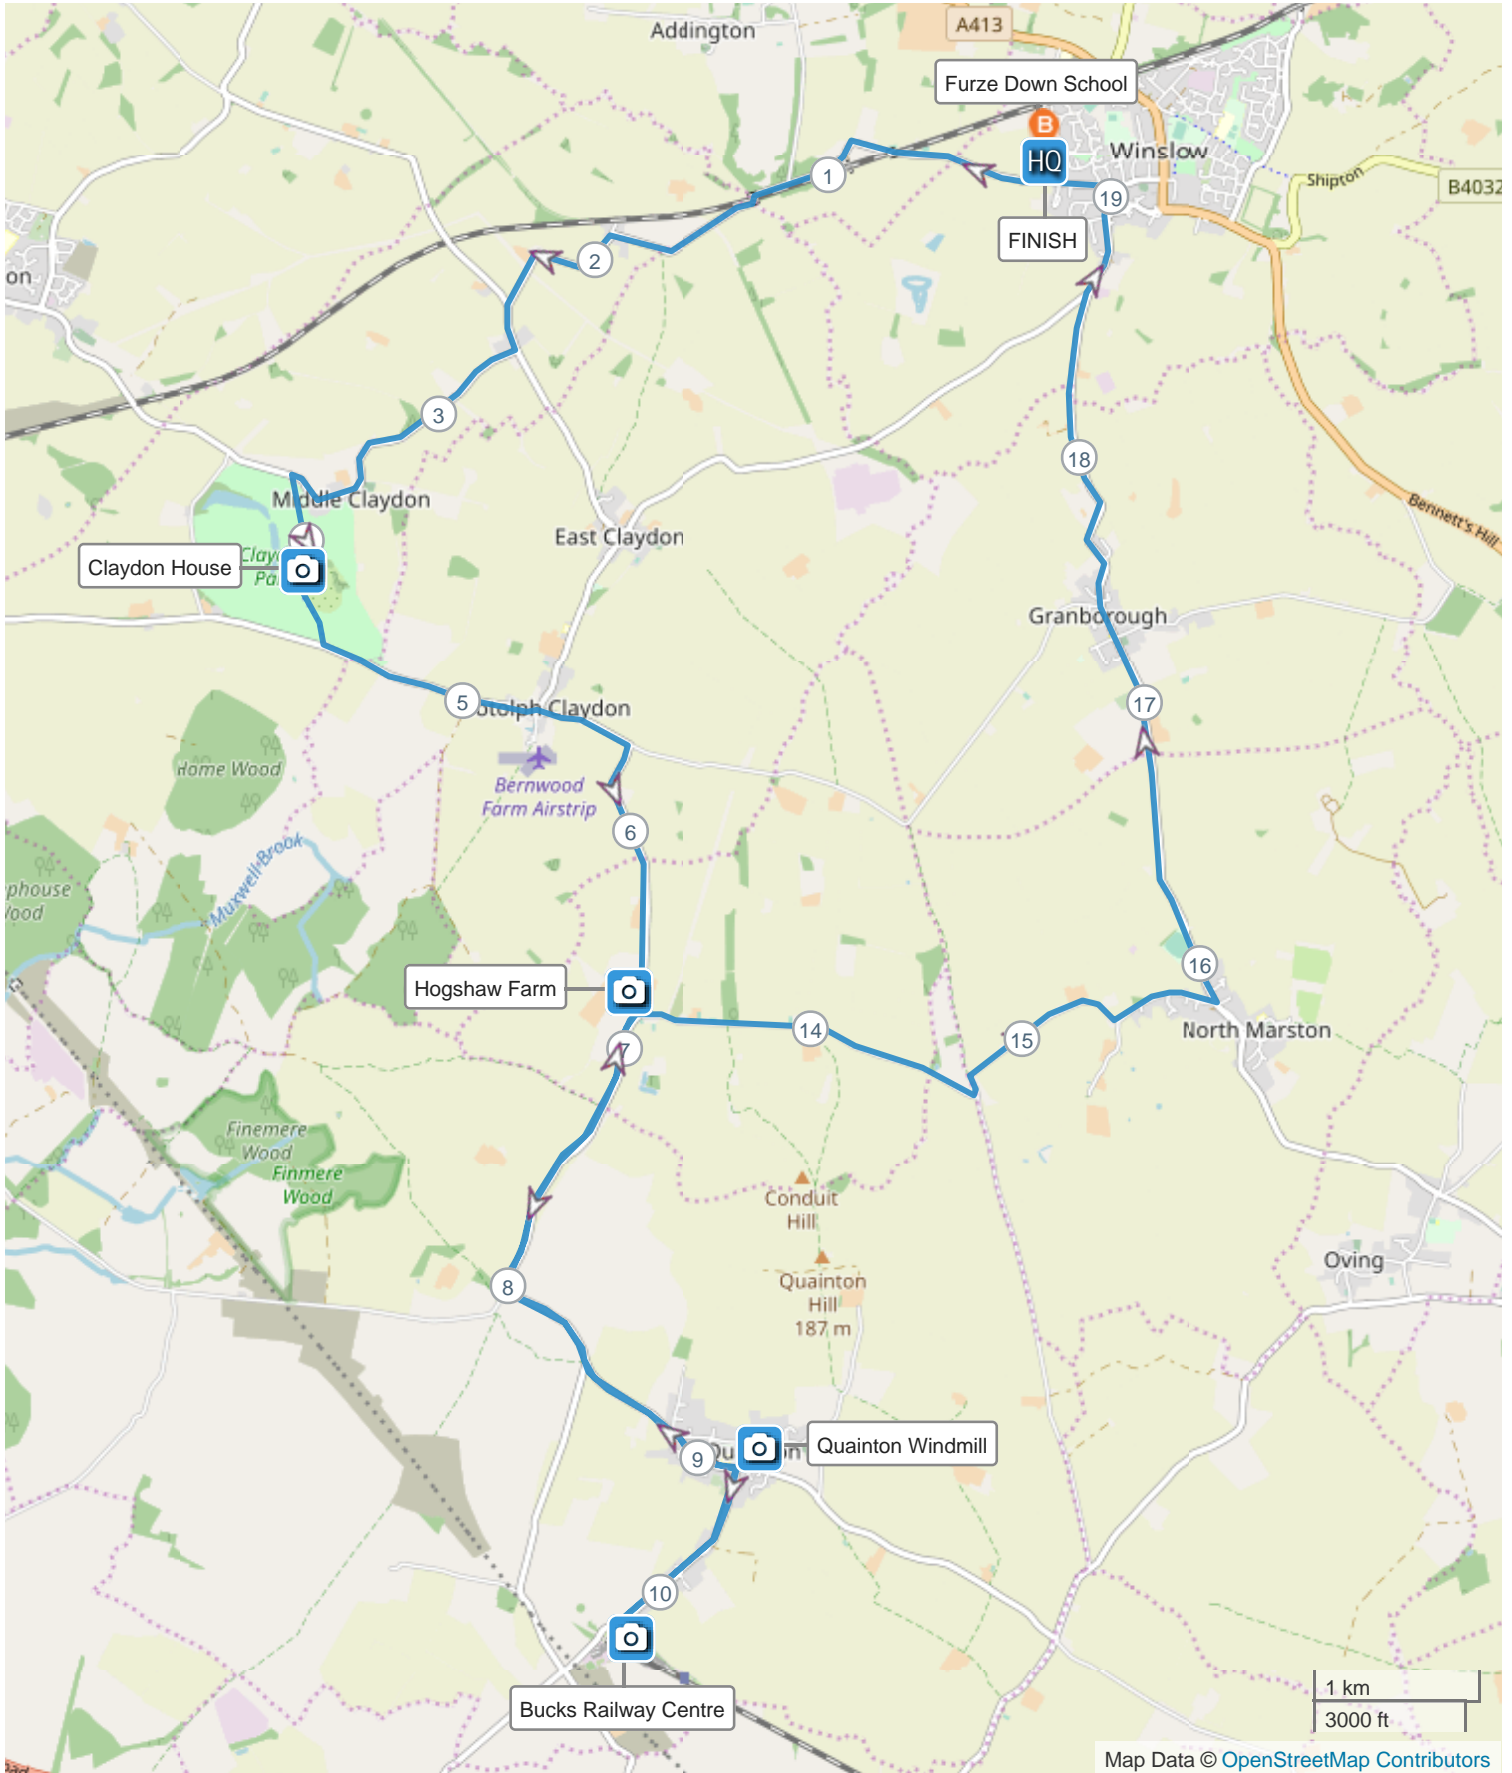

NBBR 2023 Leisure Ride 30K (v1.1)

ROUTE INFORMATION

ROUTE LENGTH	19.364 miles
ASCENT	757 ft
DESCENT	757 ft
HILLS	↑ 37.3% ↓ 31.8% → 30.9%
TERRAIN	Road A
START	LAT: 51.943584, LNG: -0.891596

NOTES

North Bucks Bike Ride is a charity cycle event organised by Lions Club of Winslow and Winslow Wheelers Cycle Club.

Leisure Rides are designed to be enjoyed by the entire family. The 30km ride follows a route along quiet country roads with stops at -

- Claydon House
- Hogshaw Farm
- Quainton Windmill
- Buckinghamshire Railway Centre

Further information available on <https://www.northbucksbikeride.info/>

NBBR 2023 Leisure Ride 30K (v1.1)

ROUTE DIRECTIONS

No	Miles	Turn	Directions
1	0.109	➔	Turn right onto Verney Road
2	2.446	↶	Turn left onto Sandhill Road
3	2.621	➔	Turn right onto Queen Catherine Road
4	4.152	↶	<div style="display: flex; align-items: center;"> <div style="border: 1px solid black; padding: 2px;">Claydon House</div> </div> <p>Leisure Ride Attraction</p> 
5	4.458	↶	Turn left out of Claydon Estate
6	5.294	➔	Turn right towards Waddesdon
7	6.649	➔	<div style="display: flex; align-items: center;"> <div style="border: 1px solid black; padding: 2px;">Hogshaw Farm</div> </div> <p>Leisure Ride Attraction Free Entry</p> 
8	6.729	➔	Turn right on Claydon Road
9	8.032	↶	Turn left towards Quainton
10	9.219	↶	Turn left onto The Green

No	Miles	Turn	Directions
11	9.298	↑	 Quinton Windmill Leisure Ride Attraction Free Entry 
12	9.384	→	Turn right onto Lower Street
13	9.441	←	Turn left onto Station Road
14	10.252	←	 Bucks Railway Centre Leisure Ride Attraction 
15	10.322	→	Turn right onto Station Road
16	11.056	←	Turn left onto Lower Street
17	12.188	→	Turn right towards Claydons
18	13.352	→	Turn right towards North Marston
19	14.686	←	Turn left towards North Marston
20	15.827	↙	Turn sharp left onto Granborough Road
21	19.024	←	Turn left onto Verney Road
22	19.364	→	FINISH Furze Down School